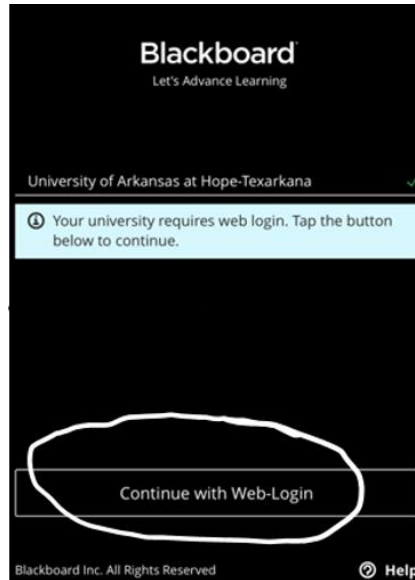

# Blackboard App Instructions

## NEW Install of Blackboard App (I need the app):

Install the Blackboard Learn app > Click Continue with Web-Login > Log into you Microsoft account using your student email address > Click on the Bb App tile.

## Previously Installed Blackboard app (I have the app):

When you open the previously installed app, you will be prompted to log in with your username and password. However, UAHT has updated all blackboard user accounts and embedded the blackboard login inside of your Microsoft accounts. Follow this quick process to reach the correct login method: